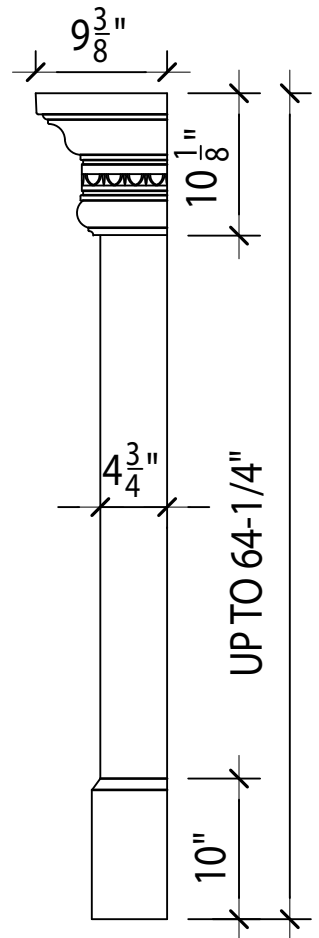

# Artisan CAST STONE

ART # 18 Florence

Art # 18 Florence

$68\frac{3}{8}"$

PROFILE