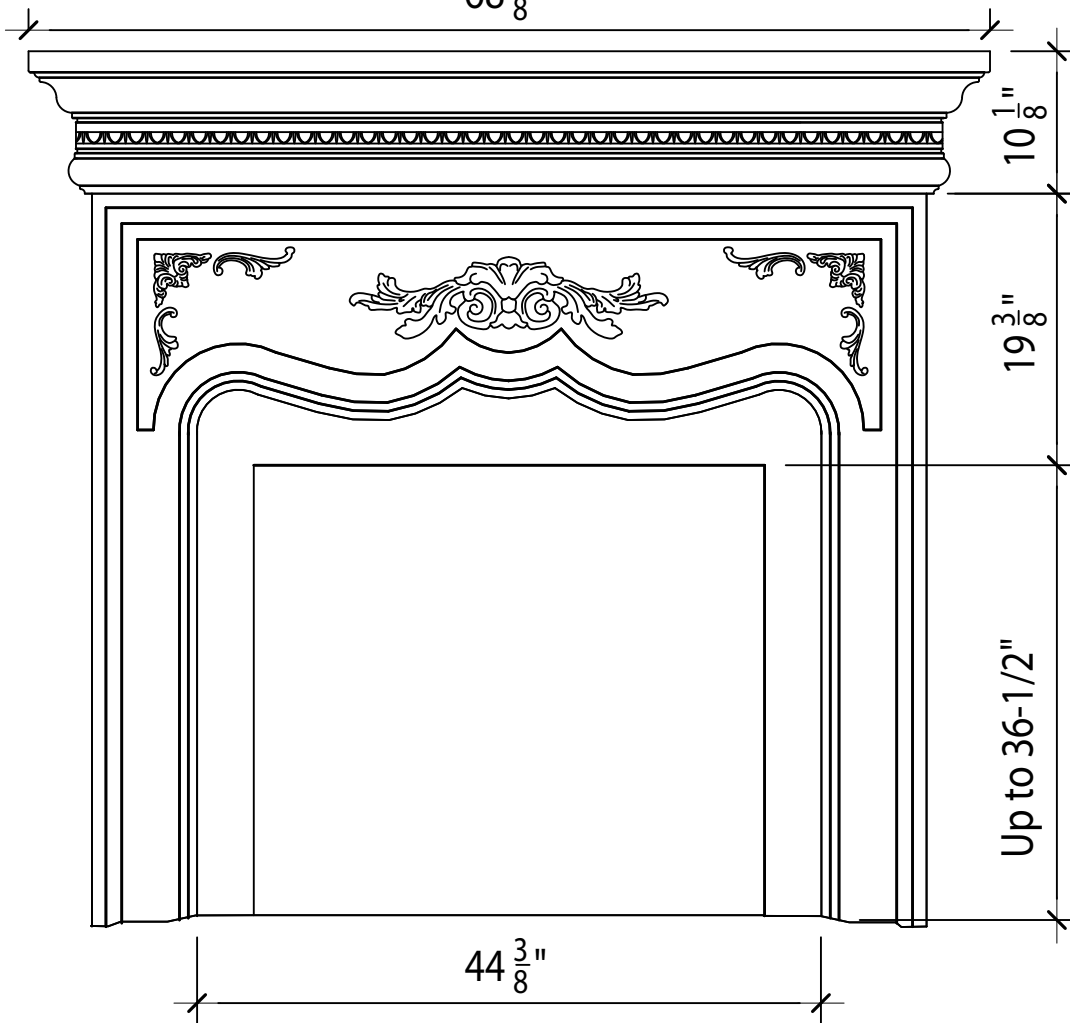

# Artisan CAST STONE

ART # 18 Florence

Art # 18 Florence

$68\frac{3}{8}"$

PROFILE